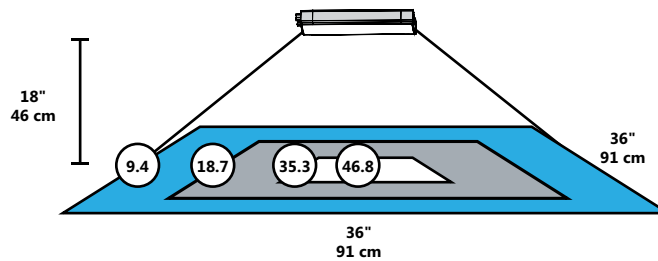

FEATURES AND SPECIFICATIONS

Product type: LED Slim line bars
 Frame Material: Aluminum
 Lens Type: Frosted polycarbonate
 Length - inch (mm): 5.9 (150)
 Environment: Dry

TECHNICAL DRAWINGS

FIXTURE PERFORMANCE

July 20, 2016

ORDERING INFORMATION

Order code: 64576
 Description: LUCS/5.9IN/2.5W/27K/STD
 UPC: 69549645769
 Case quantity: 4 / 40

LIGHT SPREAD IN FOOTCANDLES

ARMONIA 5.9" (150 mm)

PHOTOMETRICS - CANDELA DISTRIBUTION*