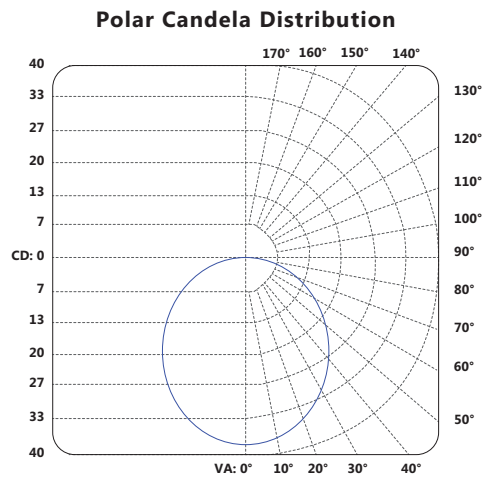

Voltage: 24 V DC
 Wattage: 2.5
 Beam angle (°): 120
 Colour Temperature (K)**: 2 700
 CRI : 82
 Average Life (Hours): 25 000
 Life in years 22.83
 Lumens*: 180
 Efficacy (LPW): 72
 Operating Temperatures: 0°C / 32°F to 40°C / 104°F
 Maximum Run - Ft (m) 30.0 (7.6)
 Maximum Run - Watts 120
 Estimated Energy Cost per year: 0.30\$

July 20, 2016

ORDERING INFORMATION

Order code: 64576
 Description: LUCS/5.9IN/2.5W/27K/STD
 UPC: 69549645769
 Case quantity: 4 / 40

LIGHT SPREAD IN FOOTCANDLES

ARMONIA 5.9" (150 mm)

PHOTOMETRICS - CANDELA DISTRIBUTION*