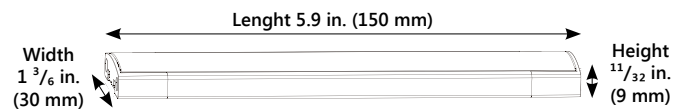

Date: _____
 In hands date of project: _____
 Project name/Number: _____
 Name of distributor: _____
 Client #: _____
 Name of end user: _____

ORDERING INFORMATION

Order code: 64576
 Description: LUCS/5.9IN/2.5W/27K/STD
 UPC: 69549645769
 Case quantity: 4 / 40

FEATURES AND SPECIFICATIONS

Product type: LED Slim line bars
 Frame Material: Aluminum
 Lens Type: Frosted polycarbonate
 Length - inch (mm): 5.9 (150)
 Environment: Dry

TECHNICAL DRAWINGS

FIXTURE PERFORMANCE

Voltage: 24 V DC
 Wattage: 2.5
 Beam angle (°): 120
 Colour Temperature (K)**: 2 700
 CRI : 82
 Average Life (Hours): 25 000
 Life in years 22.83
 Lumens*: 180
 Efficacy (LPW): 72
 Operating Temperatures: 0°C / 32°F to 40°C / 104°F
 Maximum Run - Ft (m) 30.0 (7.6)
 Maximum Run - Watts 120
 Estimated Energy Cost per year: 0.30\$

July 20, 2016

ORDERING INFORMATION

Order code: 64576
 Description: LUCS/5.9IN/2.5W/27K/STD
 UPC: 69549645769
 Case quantity: 4 / 40

LIGHT SPREAD IN FOOTCANDLES

ARMONIA 5.9" (150 mm)

PHOTOMETRICS - CANDELA DISTRIBUTION*