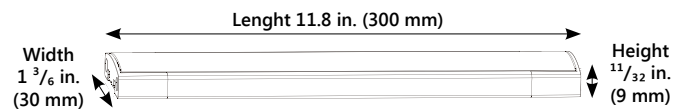

Date: _____
 In hands date of project: _____
 Project name/Number: _____
 Name of distributor: _____
 Client #: _____
 Name of end user: _____

ORDERING INFORMATION

Order code: 64581
 Description: LUCS/11.8IN/5W/40K/STD
 UPC: 69549645813
 Case quantity: 4 / 40

FEATURES AND SPECIFICATIONS

Product type: LED Slim line bars
 Frame Material: Aluminum
 Lens Type: Frosted polycarbonate
 Length - inch (mm): 11.8 (300)
 Environment: Dry

TECHNICAL DRAWINGS

FIXTURE PERFORMANCE

Voltage: 24 V DC
 Wattage: 5
 Beam angle (°): 120
 Colour Temperature (K)**: 4 000
 CRI : 82
 Average Life (Hours): 25 000
 Life in years 22.83
 Lumens*: 450
 Efficacy (LPW): 90
 Operating Temperatures: 0°C / 32°F to 40°C / 104°F
 Maximum Run - Ft (m) 30.0 (7.6)
 Maximum Run - Watts 120
 Estimated Energy Cost per year: 0.60\$

July 20, 2016

ORDERING INFORMATION

Order code: 64581
 Description: LUCS/11.8IN/5W/40K/STD
 UPC: 69549645813
 Case quantity: 4 / 40

LIGHT SPREAD IN FOOTCANDLES

ARMONIA 11.8" (300 mm)

PHOTOMETRICS - CANDELA DISTRIBUTION*