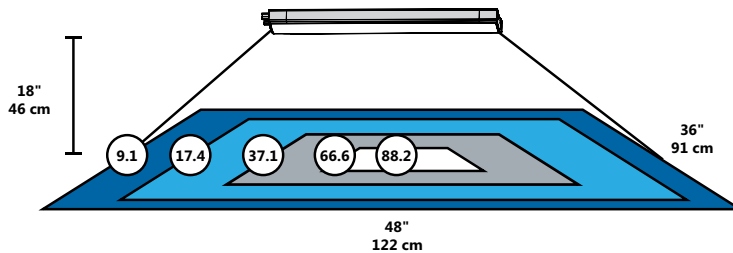

FEATURES AND SPECIFICATIONS

Product type: LED Slim line bars
 Frame Material: Aluminum
 Lens Type: Frosted polycarbonate
 Length - inch (mm): 11.8 (300)
 Environment: Dry

TECHNICAL DRAWINGS

FIXTURE PERFORMANCE

July 20, 2016

ORDERING INFORMATION

Order code: 64581
 Description: LUCS/11.8IN/5W/40K/STD
 UPC: 69549645813
 Case quantity: 4 / 40

LIGHT SPREAD IN FOOTCANDLES

ARMONIA 11.8" (300 mm)

PHOTOMETRICS - CANDELA DISTRIBUTION*