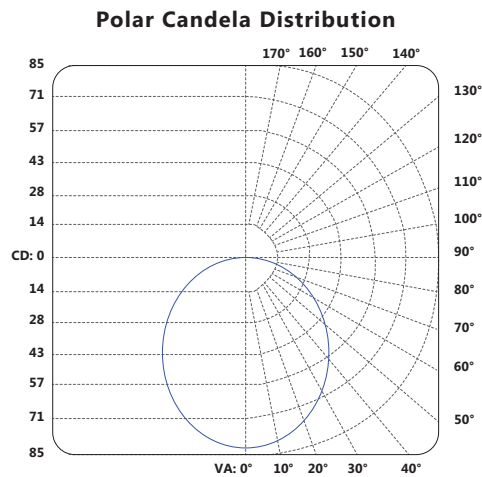

Voltage: 24 V DC
 Wattage: 5
 Beam angle (°): 120
 Colour Temperature (K)**: 4 000
 CRI : 82
 Average Life (Hours): 25 000
 Life in years 22.83
 Lumens*: 450
 Efficacy (LPW): 90
 Operating Temperatures: 0°C / 32°F to 40°C / 104°F
 Maximum Run - Ft (m) 30.0 (7.6)
 Maximum Run - Watts 120
 Estimated Energy Cost per year: 0.60\$

July 20, 2016

ORDERING INFORMATION

Order code: 64581
 Description: LUCS/11.8IN/5W/40K/STD
 UPC: 69549645813
 Case quantity: 4 / 40

LIGHT SPREAD IN FOOTCANDLES

ARMONIA 11.8" (300 mm)

PHOTOMETRICS - CANDELA DISTRIBUTION*