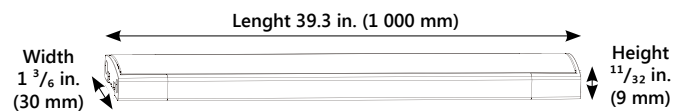

Date: _____
 In hands date of project: _____
 Project name/Number: _____
 Name of distributor: _____
 Client #: _____
 Name of end user: _____

ORDERING INFORMATION

Order code: 64585
 Description: LUCS/39.3IN/15W/27K/STD
 UPC: 69549645851
 Case quantity: 4 / 40

FEATURES AND SPECIFICATIONS

Product type: LED Slim line bars
 Frame Material: Aluminum
 Lens Type: Frosted polycarbonate
 Length - inch (mm): 39.3 (1000)
 Environment: Dry

TECHNICAL DRAWINGS

FIXTURE PERFORMANCE

Voltage: 24 V DC
 Wattage: 15
 Beam angle (°): 120
 Colour Temperature (K)**: 2 700
 CRI : 82
 Average Life (Hours): 25 000
 Life in years 22.83
 Lumens*: 1 100
 Efficacy (LPW): 73
 Operating Temperatures: 0°C / 32°F to 40°C / 104°F
 Maximum Run - Ft (m) 30.0 (7.6)
 Maximum Run - Watts 120
 Estimated Energy Cost per year: 1.81\$

July 20, 2016

ORDERING INFORMATION

Order code: 64585
 Description: LUCS/39.3IN/15W/27K/STD
 UPC: 69549645851
 Case quantity: 4 / 40

LIGHT SPREAD IN FOOTCANDLES

ARMONIA 39.3" (1 000 mm)

PHOTOMETRICS - CANDELA DISTRIBUTION*