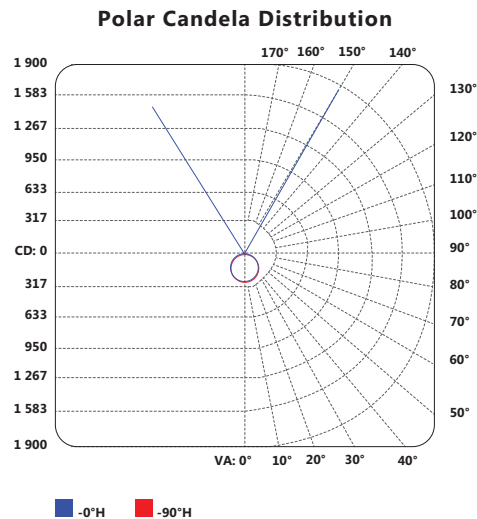

Voltage: 24 V DC
 Wattage: 15
 Beam angle (°): 120
 Colour Temperature (K)**: 2 700
 CRI : 82
 Average Life (Hours): 25 000
 Life in years 22.83
 Lumens*: 1 100
 Efficacy (LPW): 73
 Operating Temperatures: 0°C / 32°F to 40°C / 104°F
 Maximum Run - Ft (m) 30.0 (7.6)
 Maximum Run - Watts 120
 Estimated Energy Cost per year: 1.81\$

July 20, 2016

ORDERING INFORMATION

Order code: 64585
 Description: LUCS/39.3IN/15W/27K/STD
 UPC: 69549645851
 Case quantity: 4 / 40

LIGHT SPREAD IN FOOTCANDLES

ARMONIA 39.3" (1 000 mm)

PHOTOMETRICS - CANDELA DISTRIBUTION*