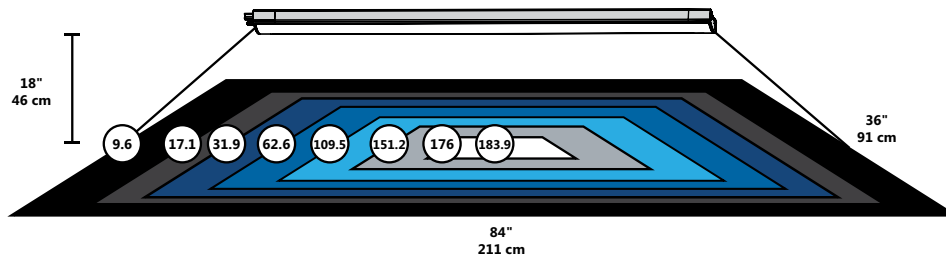

ORDERING INFORMATION

Order code: 64585
Description: LUCS/39.3IN/15W/27K/STD
UPC: 69549645851
Case quantity: 4 / 40

LIGHT SPREAD IN FOOTCANDLES

ARMONIA 39.3" (1 000 mm)