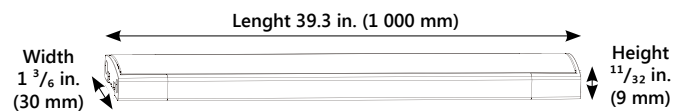

Date: _____
 In hands date of project: _____
 Project name/Number: _____
 Name of distributor: _____
 Client #: _____
 Name of end user: _____

ORDERING INFORMATION

Order code: 64586
 Description: LUCS/39.3IN/15W/30K/STD
 UPC: 69549645868
 Case quantity: 4 / 40

FEATURES AND SPECIFICATIONS

Product type: LED Slim line bars
 Frame Material: Aluminum
 Lens Type: Frosted polycarbonate
 Length - inch (mm): 39.3 (1000)
 Environment: Dry

TECHNICAL DRAWINGS

FIXTURE PERFORMANCE

Voltage: 24 V DC
 Wattage: 15
 Beam angle (°): 120
 Colour Temperature (K)**: 3 000
 CRI : 82
 Average Life (Hours): 25 000
 Life in years 22.83
 Lumens*: 1 200
 Efficacy (LPW): 80
 Operating Temperatures: 0°C / 32°F to 40°C / 104°F
 Maximum Run - Ft (m) 30.0 (7.6)
 Maximum Run - Watts 120
 Estimated Energy Cost per year: 1.81\$

July 20, 2016

ORDERING INFORMATION

Order code: 64586
 Description: LUCS/39.3IN/15W/30K/STD
 UPC: 69549645868
 Case quantity: 4 / 40

LIGHT SPREAD IN FOOTCANDLES

ARMONIA 39.3" (1 000 mm)

PHOTOMETRICS - CANDELA DISTRIBUTION*