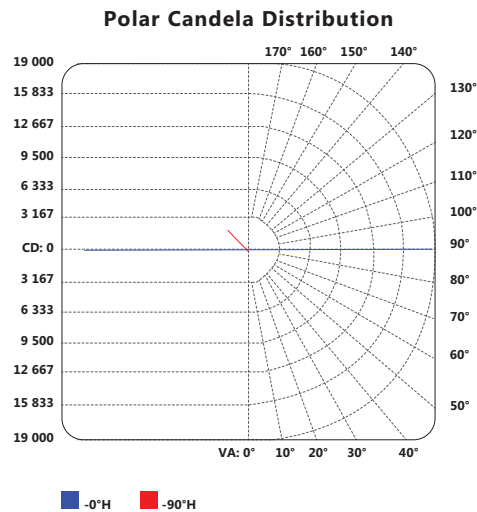

Voltage: 24 V DC
 Wattage: 15
 Beam angle (°): 120
 Colour Temperature (K)**: 3 000
 CRI : 82
 Average Life (Hours): 25 000
 Life in years 22.83
 Lumens*: 1 200
 Efficacy (LPW): 80
 Operating Temperatures: 0°C / 32°F to 40°C / 104°F
 Maximum Run - Ft (m) 30.0 (7.6)
 Maximum Run - Watts 120
 Estimated Energy Cost per year: 1.81\$

July 20, 2016

ORDERING INFORMATION

Order code: 64586
 Description: LUCS/39.3IN/15W/30K/STD
 UPC: 69549645868
 Case quantity: 4 / 40

LIGHT SPREAD IN FOOTCANDLES

ARMONIA 39.3" (1 000 mm)

PHOTOMETRICS - CANDELA DISTRIBUTION*