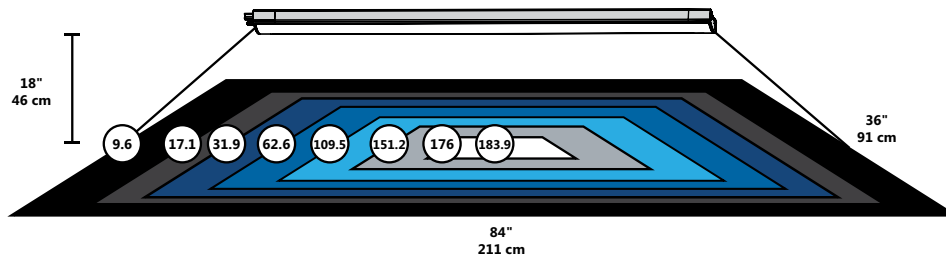

FEATURES AND SPECIFICATIONS

Product type: LED Slim line bars
 Frame Material: Aluminum
 Lens Type: Frosted polycarbonate
 Length - inch (mm): 39.3 (1000)
 Environment: Dry

TECHNICAL DRAWINGS

FIXTURE PERFORMANCE

Voltage: 24 V DC
 Wattage: 15
 Beam angle (°): 120
 Colour Temperature (K)**: 3 000
 CRI : 82
 Average Life (Hours): 25 000
 Life in years 22.83
 Lumens*: 1 200
 Efficacy (LPW): 80
 Operating Temperatures: 0°C / 32°F to 40°C / 104°F
 Maximum Run - Ft (m) 30.0 (7.6)
 Maximum Run - Watts 120
 Estimated Energy Cost per year: 1.81\$

July 20, 2016

ORDERING INFORMATION

Order code: 64586
 Description: LUCS/39.3IN/15W/30K/STD
 UPC: 69549645868
 Case quantity: 4 / 40

LIGHT SPREAD IN FOOTCANDLES

ARMONIA 39.3" (1 000 mm)

PHOTOMETRICS - CANDELA DISTRIBUTION*