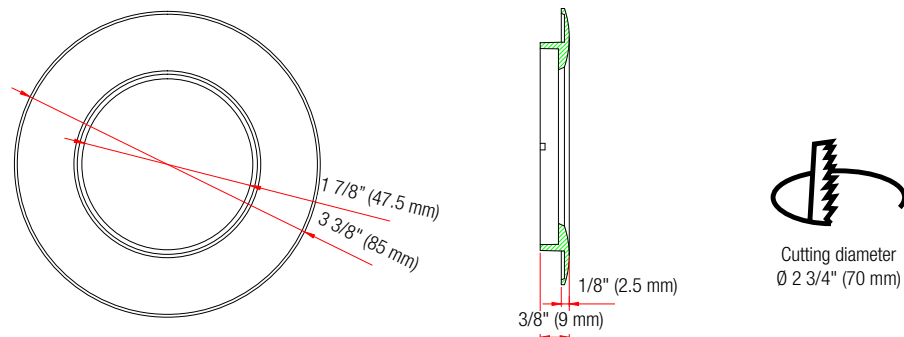

Project: _____ Type: _____

Drawn by: _____ Catalogue #: _____ Date: _____

Individual Spec Sheet

GIMBAL

TRIM

ORDERING INFORMATION

Order code: 65433
Model number: LED/DL/GIMBAL/3IN/TRIM/RND/FLAT/BN/STD
UPC: 069549654334
Case quantity: 96

PHYSICAL DATA

Shape: Round
Type: Flat
Trim material: Diecast aluminum
Colour: Brushed Nickel
Aperture: Round
Aperture diameter: 1 7/8" (47.5 mm)
Diameter: 3 3/8" (85 mm)
Installation method: Twist-lock

COMPATIBLE MODULES¹

Order code	Model number
65422	LED/DL/GIMBAL/MOD/7W/30K/BN/STD
65423	LED/DL/GIMBAL/MOD/7W/40K/BN/STD
65982	LED/DL/GIMBAL/MOD/7W/30-22K/BN/STD

¹Gimbal LED Modules are sold separately.

DIMENSIONS

Qty	Description	Price

I accept the specifications of the luminaire configuration mentioned above.

Name: _____
Company: _____
Signature: _____

Date: _____

Data is based upon tests performed in a controlled environment. Actual performance can vary depending on operating conditions.
All products are subject to change or may be discontinued any time without notice.