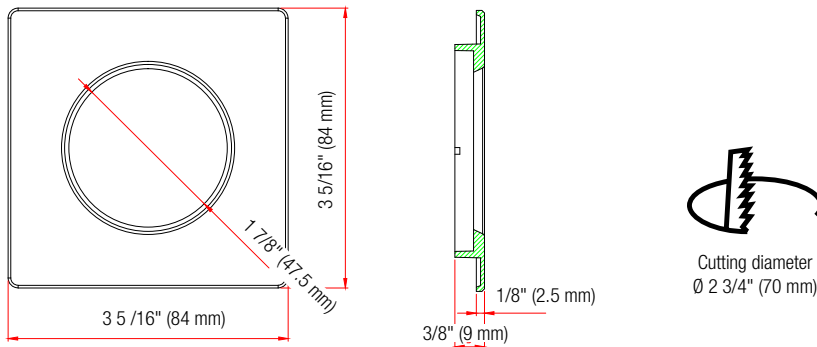

Project: _____ Type: _____

Drawn by: _____ Catalogue #: _____ Date: _____

Individual Spec Sheet

GIMBAL

TRIM

ORDERING INFORMATION

Order code: 65434
Model number: LED/DL/GIMBAL/3IN/TRIM/SQR/FLAT/WH/STD
UPC: 069549654341
Case quantity: 96

PHYSICAL DATA

Shape: Square
Type: Flat
Trim material: Diecast aluminum
Colour: White
Aperture: Round
Aperture diameter: 1 7/8" (47.5 mm)
Diameter: 3 5/16" (84 mm)
Installation method: Twist-lock

COMPATIBLE MODULES¹

Order code	Model number
65420	LED/DL/GIMBAL/MOD/7W/30K/WH/STD
65421	LED/DL/GIMBAL/MOD/7W/40K/WH/STD
65981	LED/DL/GIMBAL/MOD/7W/30-22K/WH/STD

¹Gimbal LED Modules are sold separately.

DIMENSIONS

Qty	Description	Price