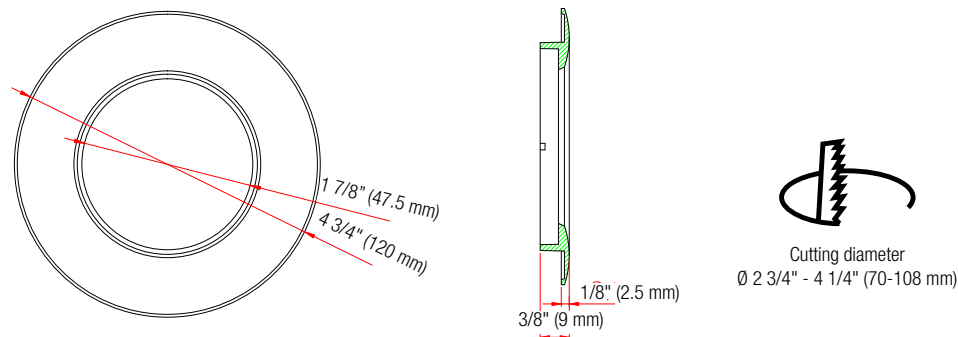

Project: _____ Type: _____

Drawn by: _____ Catalogue #: _____ Date: _____

Individual Spec Sheet

GIMBAL

TRIM

ORDERING INFORMATION

Order code: 65436
Model number: LED/DL/GIMBAL/4IN/TRIM/RND/FLAT/WH/STD
UPC: 069549654365
Case quantity: 96

PHYSICAL DATA

Shape: Round
Type: Flat
Trim material: Diecast aluminum
Colour: White
Aperture: Round
Aperture diameter: 1 7/8" (47.5 mm)
Diameter: 4 3/4" (120 mm)
Installation method: Twist-lock

COMPATIBLE MODULES¹

Order code	Model number
65420	LED/DL/GIMBAL/MOD/7W/30K/WH/STD
65421	LED/DL/GIMBAL/MOD/7W/40K/WH/STD
65981	LED/DL/GIMBAL/MOD/7W/30-22K/WH/STD

¹Gimbal LED Modules are sold separately.

DIMENSIONS

Qty	Description	Price

I accept the specifications of the luminaire configuration mentioned above.

Name: _____
Company: _____
Signature: _____

Date: _____

Data is based upon tests performed in a controlled environment. Actual performance can vary depending on operating conditions.
All products are subject to change or may be discontinued any time without notice.