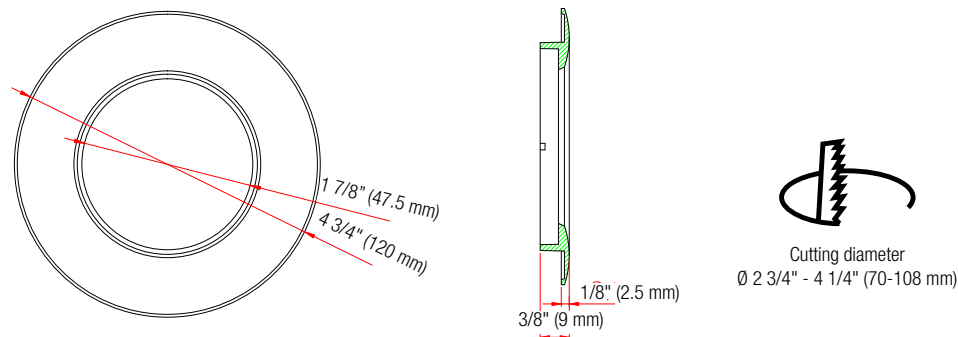

Project: _____ Type: _____

Drawn by: _____ Catalogue #: _____ Date: _____

Individual Spec Sheet

GIMBAL

TRIM

ORDERING INFORMATION

Order code: 65437
Model number: LED/DL/GIMBAL/4IN/TRIM/RND/FLAT/BN/STD
UPC: 069549654372
Case quantity: 96

PHYSICAL DATA

Shape: Round
Type: Flat
Trim material: Diecast aluminum
Colour: Brushed Nickel
Aperture: Round
Aperture diameter: 1 7/8" (47.5 mm)
Diameter: 4 3/4" (120 mm)
Installation method: Twist-lock

COMPATIBLE MODULES¹

Order code	Model number
65422	LED/DL/GIMBAL/MOD/7W/30K/BN/STD
65423	LED/DL/GIMBAL/MOD/7W/40K/BN/STD
65982	LED/DL/GIMBAL/MOD/7W/30-22K/BN/STD

¹Gimbal LED Modules are sold separately.

DIMENSIONS

Qty	Description	Price

I accept the specifications of the luminaire configuration mentioned above.

Name: _____
Company: _____
Signature: _____

Date: _____

Data is based upon tests performed in a controlled environment. Actual performance can vary depending on operating conditions.
All products are subject to change or may be discontinued any time without notice.